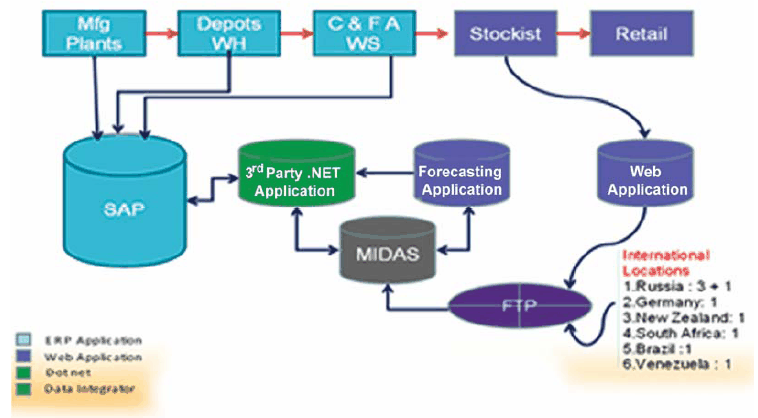

MIDAS– Application and Data Integration for SAP

- MIDAS application and Data integration module integrates SAP with host of other systems
- These can be SaaS based CRM systems such as Oracle CRM / Salesforce or legacy applications such as Mainframes with open MIDAS fills a broad range of integration needs without expensive IT development costs
- Reading data from SAP environment at any level, from Tables, RFCs or BAPIs.
- These operations include for example extracting a partial data set for reuse in a third-party application Transforming data from, or to, any SAP or non-SAP system
- Transformations include data quality operations such as reduplication or aggregation over heterogeneous SAP data environments, or over data to be integrated into an SAP system Integrating data in any format Data may come from data-bases, binary files or flat files, print or web streams

Casestudy in Pharma Company

- Forbes 200 Global Pharma Company has a pain point of integrating daily sales data flow from stockiest to its SAP (ERP) and SCM (Symphony) systems.
- This data is crucial for their supply chain planning and shop floor production.
- Data from across the world flows in every 5 seconds. The data flow needs to be integrated with SCM / SAP, based on the set of business rules and work flows.
- As more stockiest were added, custom programming based integration approach never scaled up. They needed more ABAP programmers and integration specialists to battle out this challenge.
- MIDAS solution was deployed to integrate the application in a seamless manner that dwindle the data loss and there by inconsistencies.
- Apart from the robust alert notifications, MIDAS inbuilt adapters aid proactive maintenance of the systems.

United States

Fremont Office:
210 Hammond Avenue
Fremont, CA 94539
Tel: (408) 449-4984

New Jersey office:
517 US 1 South, Ste 3069
Iselin, NJ 08830
Tel: (732) 634-0019